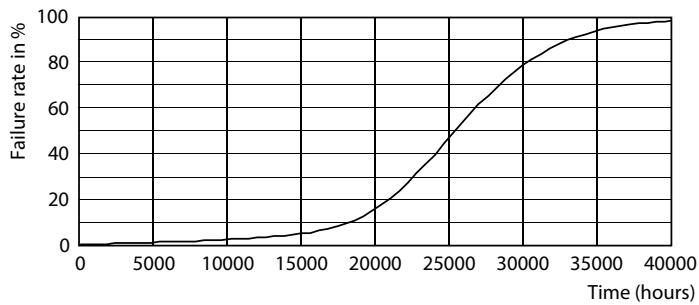

Élettartam

Life Expectancy Diagram