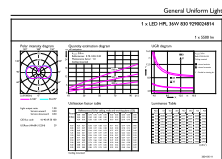

Fotometriai adatok

Spectral Power Distribution Colour - TForce Core LED HPL 36W E40 830 FR

General uniform lighting - TForce Core LED HPL 36W E40 830 FR