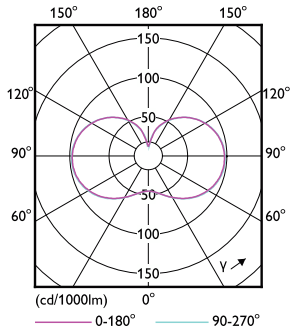

Trueforce CorePro LED HPL

Fotometriai adatok

Light Distribution Diagram - TForce Core LED HPL 36W E40 830 FR