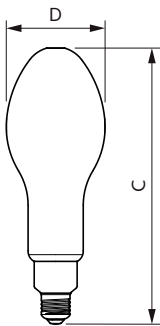

Méretezett rajza

Product

TForce Core LED HPL 36W E40 830 FR

Trueforce CorePro LED HPL

Méretezett rajza

Product	D	C
TForce Core LED HPL 36W E40 830 FR	90 mm	230 mm

Fotometriai adatok

©2024 Photometric Ltd. All rights reserved. Page 1/1