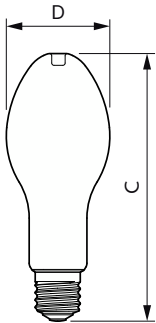

Trueforce CorePro LED HPL

Méretezett rajza

Product	D	C
TForce Core LED HPL 36W E40 830 FR	90 mm	230 mm