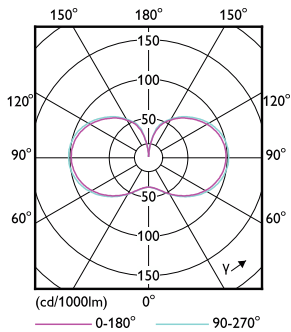

Light Distribution Diagram - TForce Core LED HPL 36W E40 830 FR